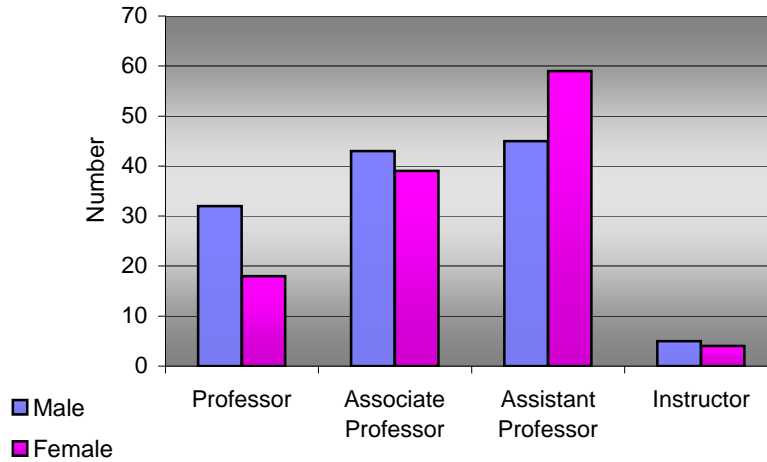

Columbus State University
Full-time Instructional Faculty
Fall 2007
Distribution by Rank and Gender

	Male			Female			Rank N
	N	% of Gender	% of Rank	N	% of Gender	% of Rank	
Professor	32	25.4%	64.0%	18	15.0%	36.0%	50
Associate Professor	43	34.1%	52.4%	39	32.5%	47.6%	82
Assistant Professor	45	35.7%	43.3%	59	49.2%	56.7%	104
Instructor	5	4.0%	55.6%	4	3.3%	44.4%	9
Lecturer	1	0.8%	100.0%	0	0.0%	0.0%	1
Totals	126			120			246