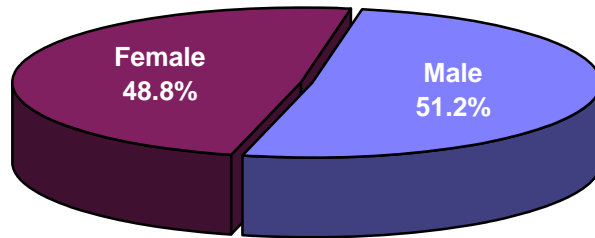

**Columbus State University**  
**Full-time Instructional Faculty**  
**Fall 2007**  
**Distribution by Gender**

	<b>N</b>	<b>%</b>
Male	126	51.2%
Female	120	48.8%
<b>Total</b>	<b>246</b>	<b>100.0%</b>