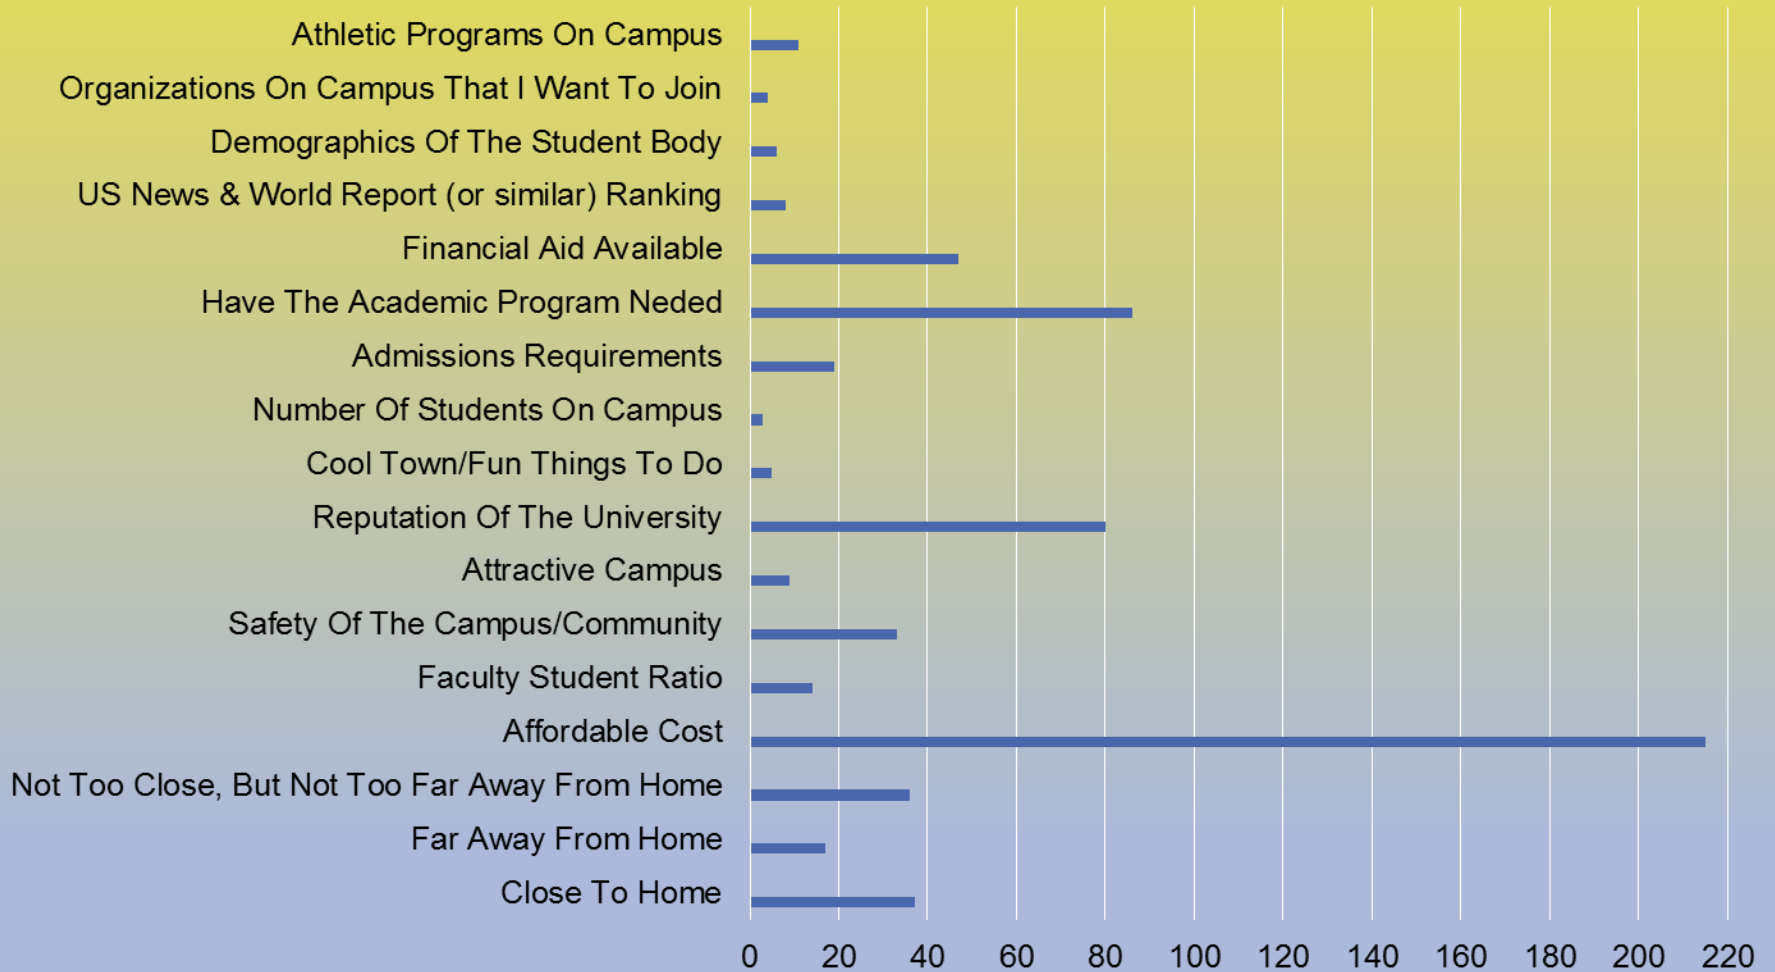

Atlanta Survey 2015

630 Participants

COLUMBUS STATE
UNIVERSITY

Have you ever heard of Columbus State University

Compared to survey taken in 2011

If no, how do you/would you gather information about a university in Georgia?

If yes, how did you hear about Columbus State University?

What is your overall impression of Columbus State University?

What are the three most important considerations on the list below that you take into account when choosing a university for you or a family member?