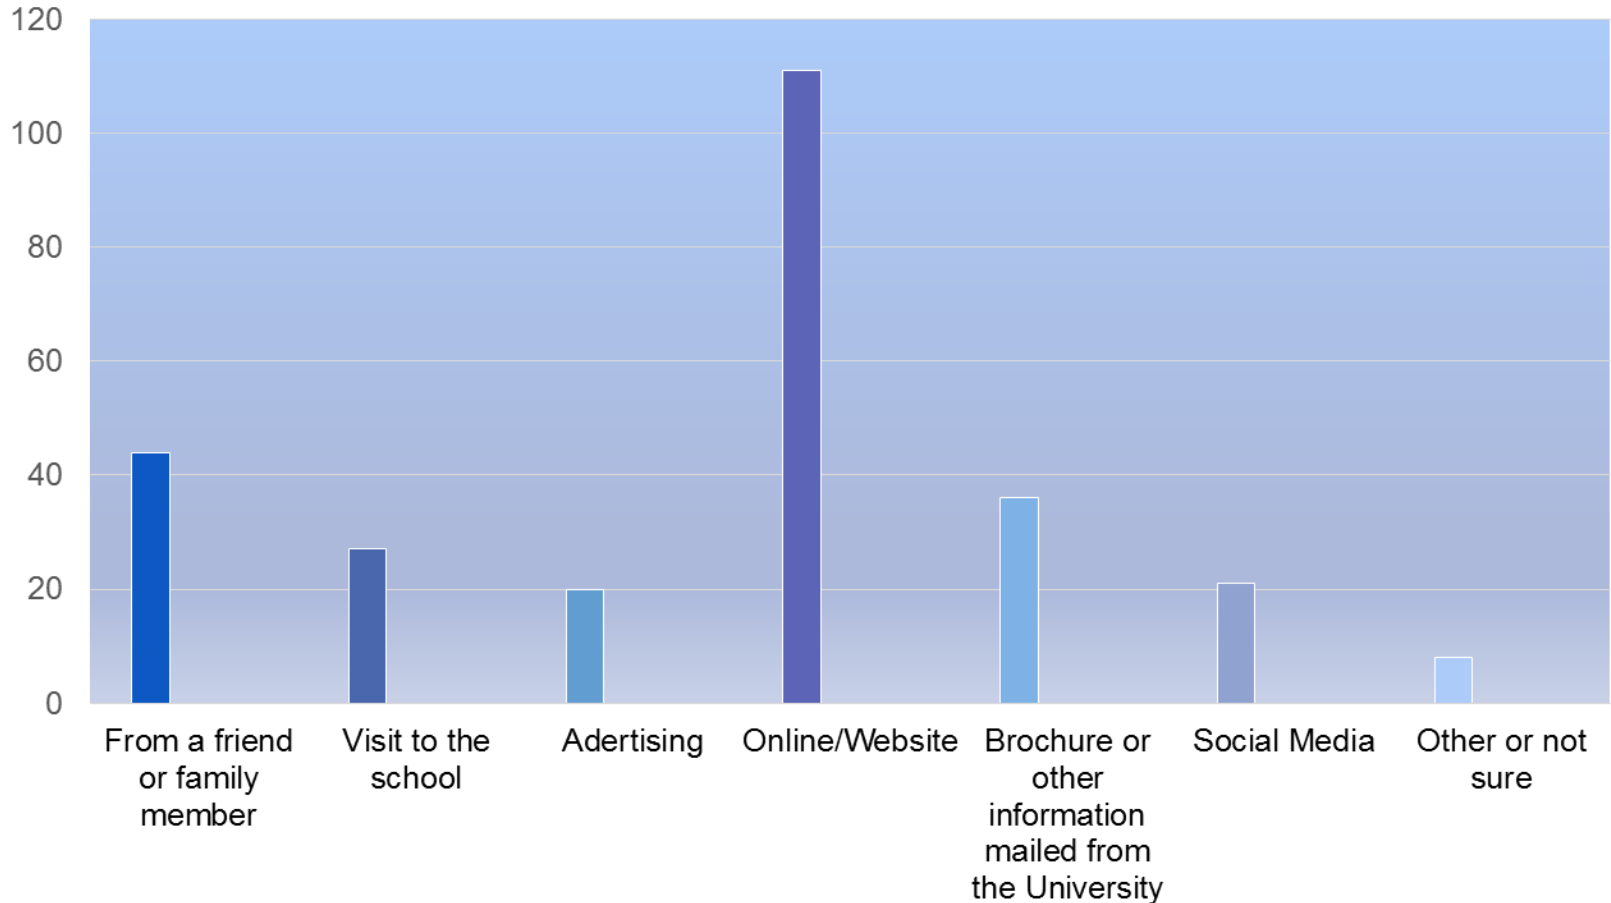

Atlanta Survey 2015

630 Participants

COLUMBUS STATE
UNIVERSITY

Have you ever heard of Columbus State University

Compared to survey taken in 2011

If no, how do you/would you gather information about a university in Georgia?

If yes, how did you hear about Columbus State University?

What is your overall impression of Columbus State University?

What are the three most important considerations on the list below that you take into account when choosing a university for you or a family member?